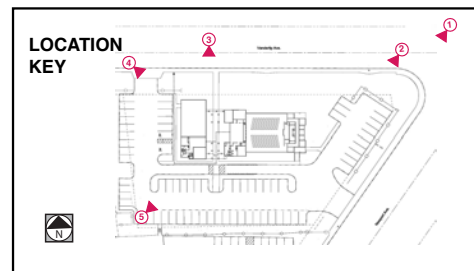

① Corner of Newport & Vanderlip Avenues looking southwest

② Corner of Newport & Vanderlip Avenues looking southwest

③ Vanderlip Avenue looking south at Sunday School

④ Vanderlip Avenue looking southeast at Sunday School

⑤ Church Parking Lot looking north at Sunday School & Sanctuary

12381 Newport Avenue, Santa Ana, CA 92705
 (First Church of Christ, Scientist)

SITE PHOTOGRAPHS

6 Parking Lot Access Gate to Fairmont Campus

7 Parking Lot looking west along Property Line

9 Location of New Stage Door Walkway looking west

8 Rear of Sanctuary Walkway to be Removed looking west

10 Newport & Vanderlip Avenues Corner looking southwest